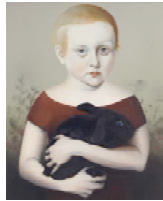

Agathe
2007
oil on linen
48 1/4 x 38 1/2 inches (122.5 x 97.7 cm)

Aubrey
2007
oil on linen
35 1/2 x 28 3/8 inches (90 x 72 cm)

Hesther
2007
oil on linen
28 3/8 x 22 inches (72 x 55.7 cm)

Lucien
2007
oil on linen
62 5/8 x 44 1/2 inches (159 x 113 cm)

Mavourneen
2007
oil on linen
88 5/8 x 70 7/8 inches (225 x 180 cm)

Olivia
2004
oil on linen
25 x 20 inches (63.2 x 50 cm)

Once Removed
2006
oil on linen
65 x 56 inches (166 x 143 cm)

Rose
2004
oil on linen
20 x 15 inches (49 x 39 cm)