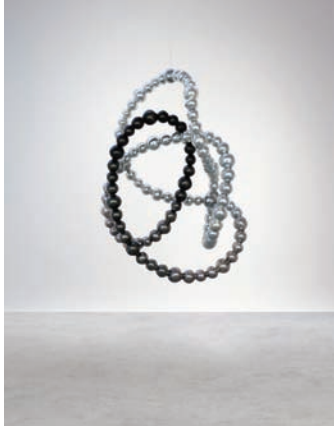

First Floor - Front Gallery  
Left to Right

*Gigantic Necklace*, 2012  
mirrored glass, steel  
629 7/8 x 35 3/8 x 7 1/8 inches  
(1600 x 90 x 18 cm)  
Unique

*Untitled (Black Knot)*, 2012  
mirrored glass, stainless steel  
61 3/4 x 57 7/8 x 29 1/2 inches (157 x 147 x 75 cm)  
Unique

First Floor - Back Gallery  
Left to Right

*Untitled (Black and Purple Knot)*, 2012  
mirrored glass, stainless steel  
43 1/4 x 51 1/8 x 39 3/8 inches (110 x 130 x 100 cm)  
Unique

*Untitled (Grey Knot)*, 2012  
mirrored glass, stainless steel  
51 1/8 x 59 x 29 1/2 inches (130 x 150 x 75 cm)  
Unique

*Untitled (Blue Knot)*, 2012  
mirrored glass, stainless steel  
51 1/8 x 59 x 39 3/8 inches (130 x 150 x 100 cm)  
Unique

## Rotunda

*Black Tornado*, 2012  
mirrored glass, stainless steel  
126 x 94 1/2 x 82 5/8 inches (320 x 240 x 210 cm)  
Unique

Second Floor - Front Gallery  
Left to Right

*Precious Stonewall, 2012*  
mirrored Indian glass, wood  
29 1/8 x 21 5/8 x 8 5/8 inches (74 x 55 x 22 cm)  
Unique