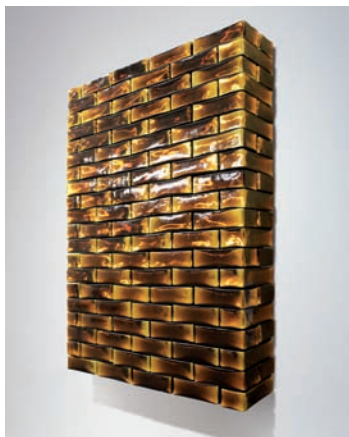

## Rotunda

*Black Tornado*, 2012  
mirrored glass, stainless steel  
126 x 94 1/2 x 82 5/8 inches (320 x 240 x 210 cm)  
Unique

Second Floor - Front Gallery  
Left to Right

*Precious Stonewall, 2012*  
mirrored Indian glass, wood  
29 1/8 x 21 5/8 x 8 5/8 inches (74 x 55 x 22 cm)  
Unique

*Precious Stonewall, 2012*  
mirrored Indian glass, wood  
51 1/8 x 39 3/8 x 8 5/8 inches (130 x 100 x 22 cm)  
Unique

*Garland Necklace, 2012*  
mirrored glass, stainless steel  
115 x 58 1/4 x 98 1/2 inches (292 x 148 x 250 cm)  
Unique