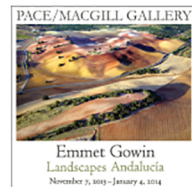

SPONSORED ADS

[ABOUT](#)

[CONTACT US](#)

[SUBSCRIBE](#)

[SUPPORT US](#)

[ADVERTISE](#)

[POLICIES](#)

Photography Criticism from a Collector's Perspective

Collector Daily is a venue for thoughtful discussion of vintage and contemporary fine art photography. We review recent museum exhibitions, gallery shows, photography auctions, photobooks, art fairs and other items of interest to photography collectors large and small. [Read on.](#)