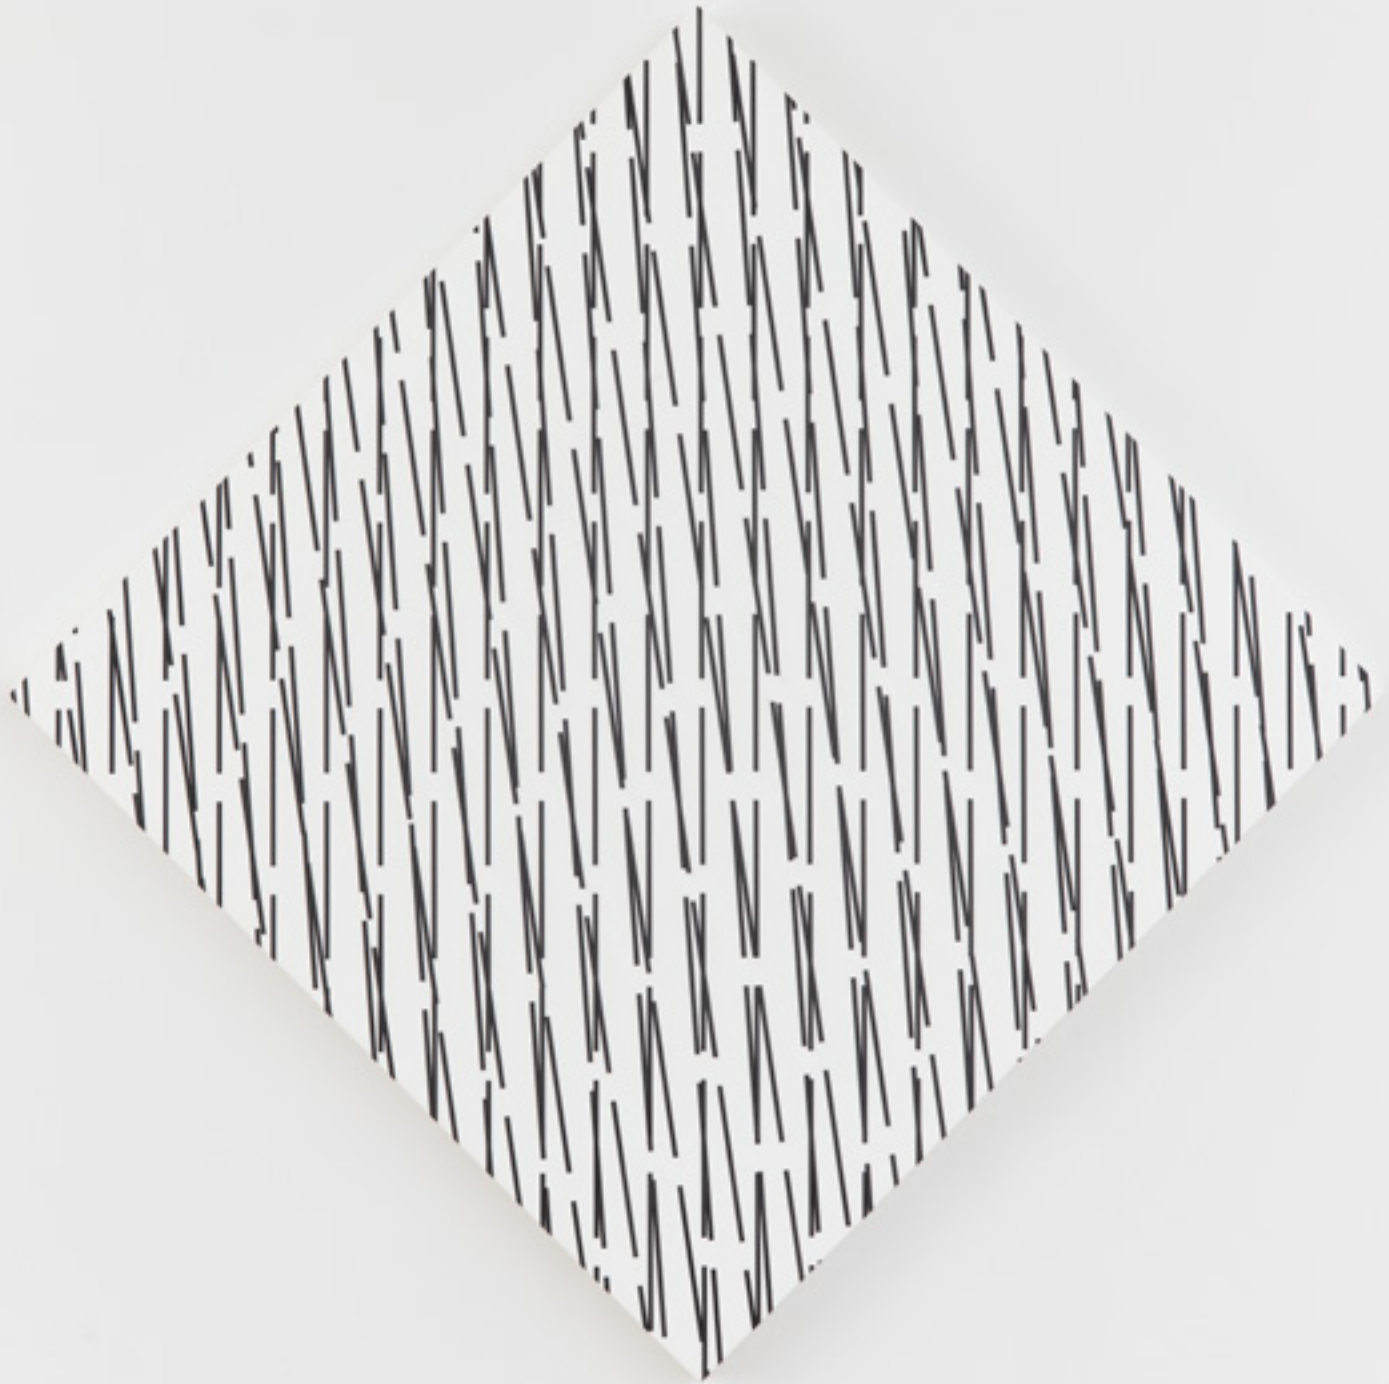

FRANÇOIS MORELLET

3D concertant n°19 : 82° - 90° - 85°, 2016

Digital printing and acrylic on canvas

mounted on wood

39% × 39% inches (100 × 100 cm)