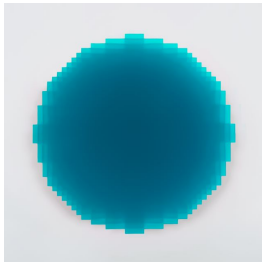

### JOHANNES GIRARDONI

*Resonant—Yellow Orange*

2017

Resin, pigment, virtual Spectro-Sonic  
Refrequencer

20 x 20 x 3 1/2 inches (50.8 x 50.8 x  
8.9 cm)

Edition of 3, with 1 AP

### JOHANNES GIRARDONI

*Resonant—Red Violet*

2018

Resin, pigment, virtual Spectro-Sonic  
Refrequencer

51 x 51 x 3 1/2 inches (130 x 130 x 9  
cm)

Unique

**JOHANNES GIRARDONI**

*Resonant—Blue Violet*

2017

Resin, pigment, virtual Spectro-Sonic  
Refrequencer

20 x 20 x 3 1/2 inches (50.8 x 50.8 x  
8.9 cm)

Edition of 3, with 1 AP

**JOHANNES GIRARDONI**

*Resonant—Yellow Blue*

2018

Resin, pigment, virtual Spectro-Sonic  
Refrequencer