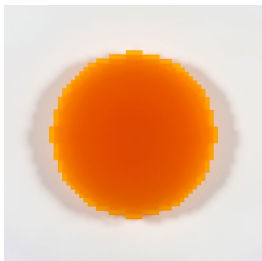

### JOHANNES GIRARDONI

*Metaspace V3*

2013/2018

Aluminum, fiberglass, resin, wood,  
LEDs, and sensors with spectro-sonic  
refrequencer

108 x 168 x 108 inches (274.3 x 426.7  
x 274.3 cm)

### JOHANNES GIRARDONI

*Resonant—Red Orange*

2017

Resin, pigment, virtual Spectro-Sonic  
Refrequencer

20 x 20 x 3 1/2 inches (50.8 x 50.8 x  
8.9 cm)

Edition of 3, with 1 AP