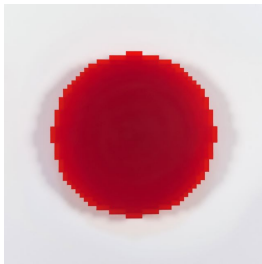

### JOHANNES GIRARDONI

*Metaspace V3*

2013/2018

Aluminum, fiberglass, resin, wood,  
LEDs, and sensors with spectro-sonic  
refrequencer

108 x 168 x 108 inches (274.3 x 426.7  
x 274.3 cm)