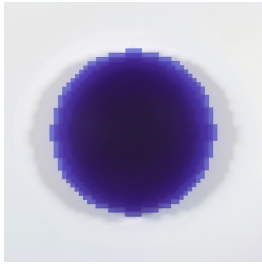

### JOHANNES GIRARDONI

*Resonant—Yellow Orange*

2017

Resin, pigment, virtual Spectro-Sonic  
Refrequencer

20 x 20 x 3 1/2 inches (50.8 x 50.8 x  
8.9 cm)

Edition of 3, with 1 AP

### JOHANNES GIRARDONI

*Resonant—Red Violet*

2018

Resin, pigment, virtual Spectro-Sonic  
Refrequencer

51 x 51 x 3 1/2 inches (130 x 130 x 9  
cm)

Unique

**JOHANNES GIRARDONI**

*Resonant—Blue Violet*

2017

Resin, pigment, virtual Spectro-Sonic  
Refrequencer

20 x 20 x 3 1/2 inches (50.8 x 50.8 x  
8.9 cm)

Edition of 3, with 1 AP

**JOHANNES GIRARDONI**

*Resonant—Yellow Blue*

2018

Resin, pigment, virtual Spectro-Sonic  
Refrequencer