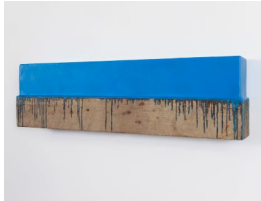

### JOHANNES GIRARDONI

*Colorvoid (Facebox)—Red*

2011

Beeswax, pigment and wood

14 x 10 x 7 1/2 inches (36 x 26 x 19  
cm)

### JOHANNES GIRARDONI

*Colorvoid (Trough)—Yellow Orange*

2014

Beeswax, pigment and wood

98 x 14 3/16 x 11 inches (249 x 36 x  
28 cm)

LG

**JOHANNES GIRARDONI**

*Dripbox—Titanium White (Horizon)*

2018

Beeswax, pigment and wood

11 x 84 x 8 inches (28 x 213 x 20 cm)

**JOHANNES GIRARDONI**

*Dripbox—Blue*

2013

Beeswax, pigment and wood

12 1/2 x 44 x 6 1/2 inches (31.8 x  
111.8 x 16.5 cm)